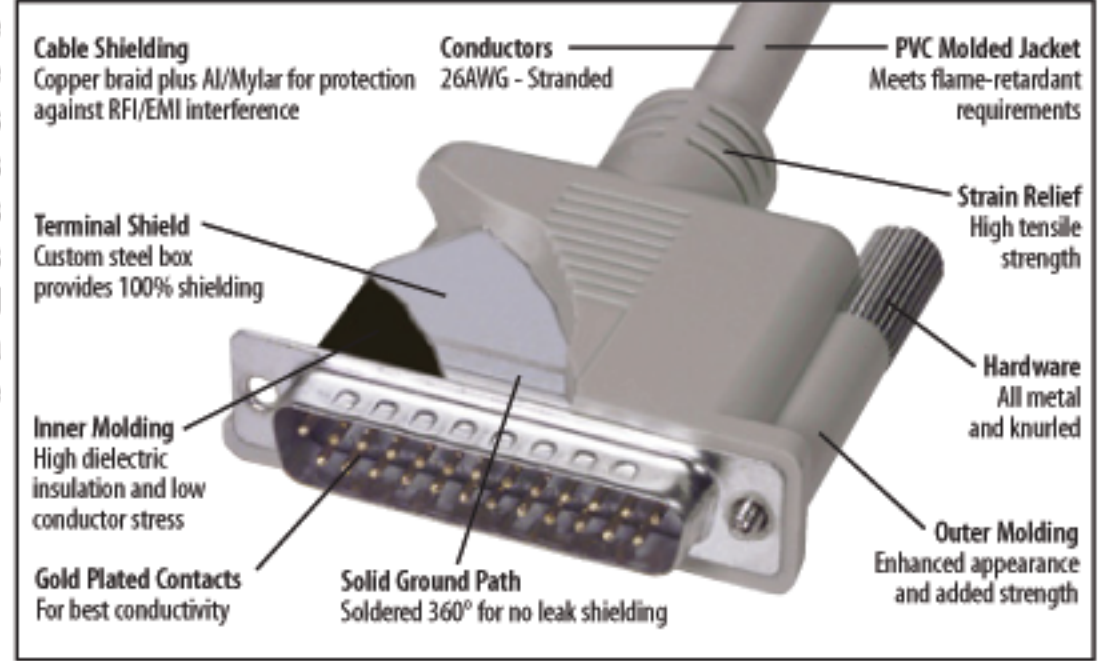

Premium Molded D-sub Cable, DB25 Male / Female, 10 ft

Features for this product

- Foil plus braid shield provides maximum protection against EMI/RFI
- All lines wired straight through for extending serial devices
- Hex nuts on female connectors are removable to expose 4-40 thumbscrews
- Gold plated contacts provide reliable connections with repeated mating cycles
- DB25 male to female connectors, lengths range from 2.5 ft. to 50 ft.

L-com's top of the line offering of D-sub cable assemblies provide maximum protection against data corrupting EMI/RFI. Double shielded cable (copper braid plus aluminum mylar foil) and a custom steel internal enclosure separate these cables from any off the shelf D-sub cable on the market. Ideal for any electrically noisy environment where fans, motors or switches are nearby. Custom lengths and pinouts are available with modest minimum requirements.

Premium D-Sub Cable Assemblies - Fully Populated and Double Shielded

The CS2N Series of D-Sub cable assemblies is our top of the line D-Sub cabling offering. These cables offer the best features for those applications where only the best will do. The bulk cable utilizes 26AWG stranded conductors with double shielding (copper braid plus aluminum mylar foil) and flexible PVC jacket. Fully molded backshells also have a unique stamped steel internal enclosure that provides the ultimate in shielding performance. Mounting is done via rugged 4-40 thumbscrews that are easy to grip without the need for a screwdriver. Hex nuts on female connectors are removable to expose 4-40 thumbscrews. Color: Light Gray.